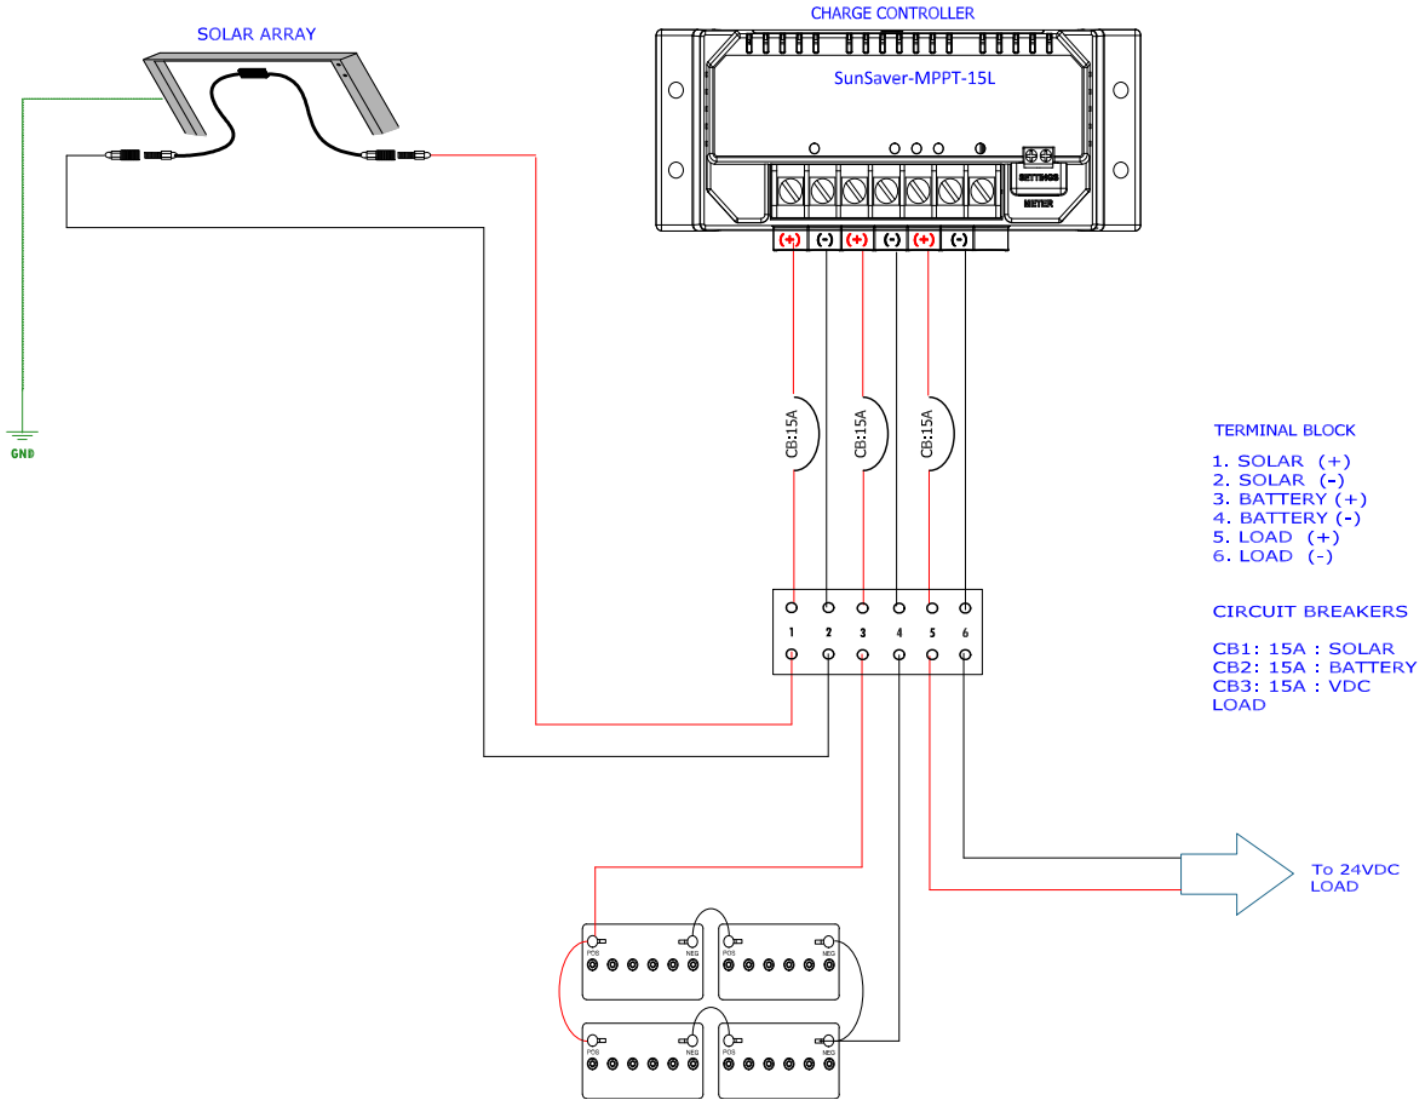

iBEAM 400W 24V 220Ah Solar Kit Wiring Diagram™

SOLAR POWER FOR iBEAM CAMERAS

Notes:

- All metal surfaces to be grounded.
- Grounding supplied by others.
- Follow operators manual guidelines for start up procedure.