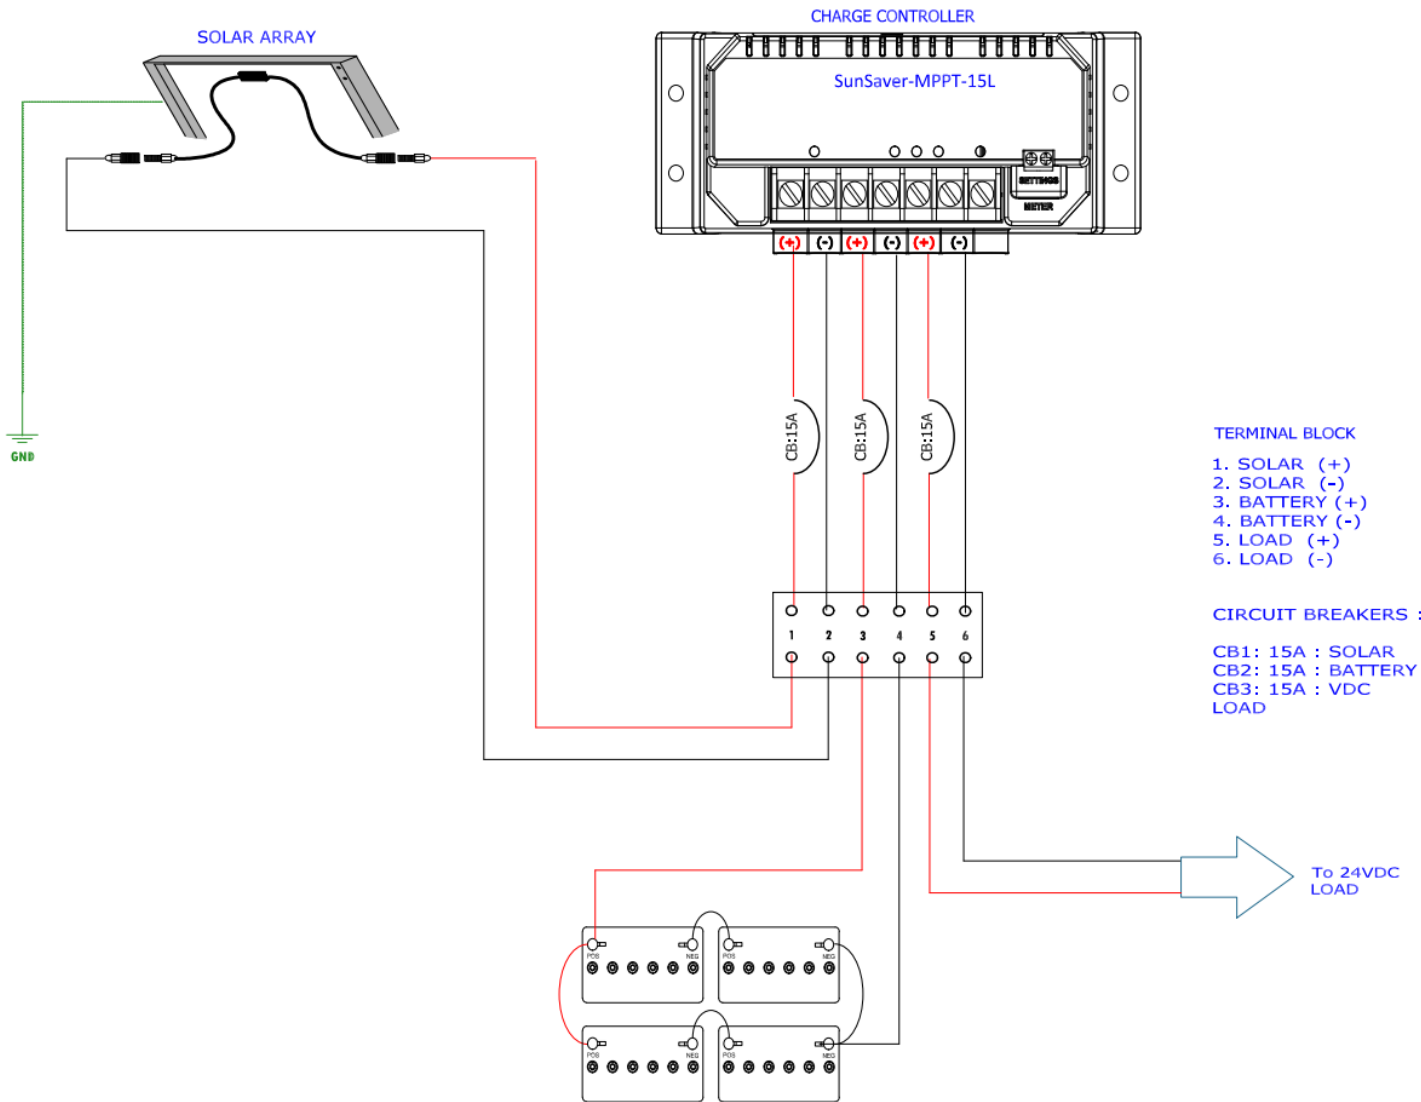

## iBEAM 400W 24V 220Ah Solar Kit Wiring Diagram™

### SOLAR POWER FOR iBEAM CAMERAS

#### Notes:

- All metal surfaces to be grounded.
- Grounding supplied by others.
- Follow operators manual guidelines for start up procedure.

**Have additional questions not covered by the above installation guide?**