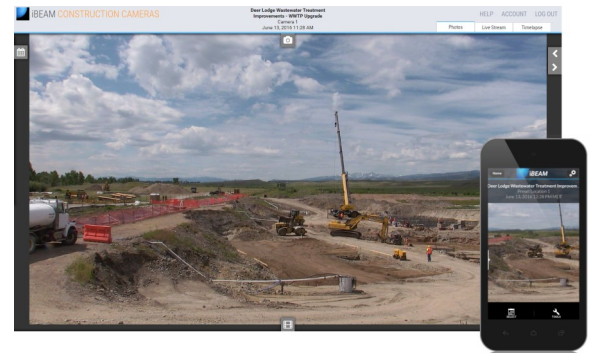

iBEAM OnSite Fixed 4K™ HD STREAMING VIDEO

The iBEAM OnSite Fixed 4K camera system combines live video and time-lapse photo archiving in one easy-to-use solution.

- ▶ Live streaming HD video from your job site
- ✓ 109° super wide-angle view
- 📅 Online photo album (8.3 megapixel photos)
- 🎞️ 4K Ultra HD time-lapse movies
- 📶 Cellular communication included

You provide power, or select an iBEAM solar or rechargeable 12V power kit. If a non-cellular connection is preferred, camera can also connect to your job site's network.

Call our team of camera specialists at **1.800.403.0688** to get started.

Max 288' of horizontal view for every 100' of distance from the project

57° vertical viewing angle

Max 152' of vertical view for every 100' of distance from the project

See the OnSite Fixed 4K live:
<https://www.ibeamsystems.com/onsitefixed.html>