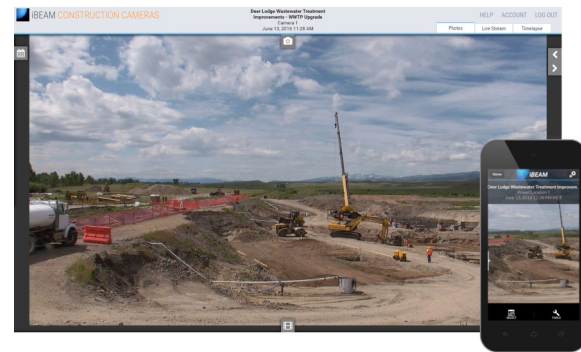

Available for rent or purchase!

Connect with an iBEAM Camera Specialist for more info or to request a free quote.

800.403.0688

www.ibeamsystems.com