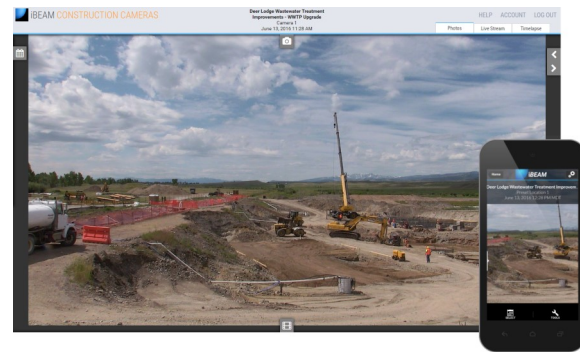

HOSTING SERVICES SPECIFICATIONS

Live Streaming Video Size Max. simultaneous viewers Restrictions	Up to 3840 x 2160 (Network) | Up to 1080HD (Cellular) 20 View restriction/PTZ control restriction
Photo Archive Photo size Aspect ratio	3820 x 2160 (8.3 megapixels) 16:9 (widescreen)
On-Demand Time-lapse Movies Resolution Format Customization Downloadable	4K Ultra HD, 1080p HD, 720p HD mp4 Date/time range, resolution, speed, time stamps Yes
Access Control	Restricted to authorized users or open access Unlimited user accounts Live Video, Time-lapse Movie access restriction
Operating System/Browser	Windows, Mac OS, Android, iOS Internet Explorer 9+, Chrome, Firefox, Safari
Cellular Data Service	Verizon or AT&T 4G LTE, 5GB /month

PHYSICAL SPECIFICATIONS

Camera Size	10 13/16" x 6 1/2" x 6 1/2"
Communication Enclosure Size	10" x 8" x 5"
Power	120 V AC, 28W
Operating temperature	-4°F to 122°F
Mounting	Wall mount Pole mount adapter included (for poles 1.5" to 8" diameter)
Communication	Verizon or AT&T cellular

iBEAM PTZ 4K™ SPECIFICATIONS

The iBEAM PTZ 4K camera system includes an 8.3 megapixel live streaming PTZ camera in an outdoor-rated enclosure with Speed Dry defogging, 4G cellular modem with high-gain antenna and 120V power supply in all-weather enclosure and wall/pole mounting bracket.

See the PTZ 4K live:
www.ibeamsystems.com/onsiteptz.html

800.403.0688

www.ibeamsystems.com