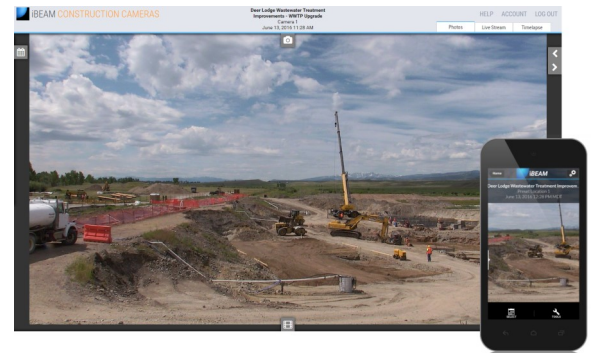

iBEAM Fixed 4K™ HD STREAMING VIDEO

The iBEAM Fixed 4K camera system combines live video and time-lapse photo archiving in one easy-to-use solution.

- ▶ Live streaming HD video from your job site
- ✓ 109° super wide-angle view
- 📅 Online photo album (8.3 megapixel photos)
- 🎞️ 4K Ultra HD time-lapse movies
- 📶 Cellular communication included

You provide power, or select an iBEAM solar or rechargeable 12V power kit. If a non-cellular connection is preferred, camera can also connect to your job site's network.

Call our team of camera specialists at **1.800.403.0688** to get started.

ANGLE OF VIEW ESTIMATOR

109° horizontal viewing angle

Max 288' of horizontal view for every 100' of distance from the project

57° vertical viewing angle

Max 152' of vertical view for every 100' of distance from the project