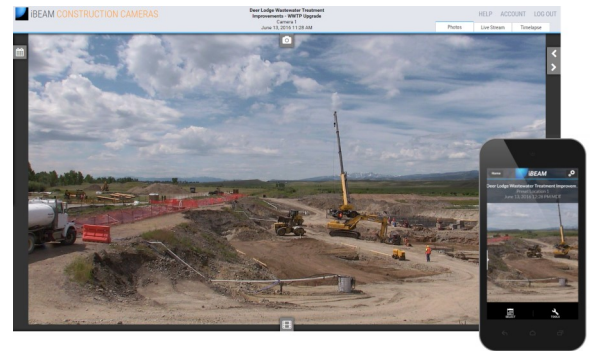

iBEAM CONSTRUCTION CAMERAS

Connecting you to your projects

iBEAM OnSite Fixed 4K™ HD STREAMING VIDEO

The iBEAM OnSite Fixed 4K camera system combines live video and time-lapse photo archiving in one easy-to-use solution.

- ▶ Live streaming HD video from your job site
- ▼ 109° super wide-angle view
- 📅 Online photo album (8.3 megapixel photos)
- 🎞️ 4K Ultra HD time-lapse movies
- 📶 Cellular communication included

You provide power, or select an iBEAM solar or rechargeable 12V power kit. If a non-cellular connection is preferred, camera can also connect to your job site's network.

Call an iBEAM Camera Specialist at **1.800.403.0688** to get started.

What's Included:

- 8.3 megapixel streaming camera in outdoor-rated enclosure
- 109° super wide-angle lens
- 4G cellular modem with high gain antennas and 120V AC power supply
- All-weather modem/power enclosure
- RJ-45 Ethernet port
- Pole/ Wall mounting brackets
- iBEAM Lifetime Warranty**

Max 288' of horizontal view for every 100' of distance from the project

57° vertical viewing angle

Max 152' of vertical view for every 100' of distance from the project

See the OnSite Fixed 4K live:
<http://www.ibeamsystems.com/livefixed>