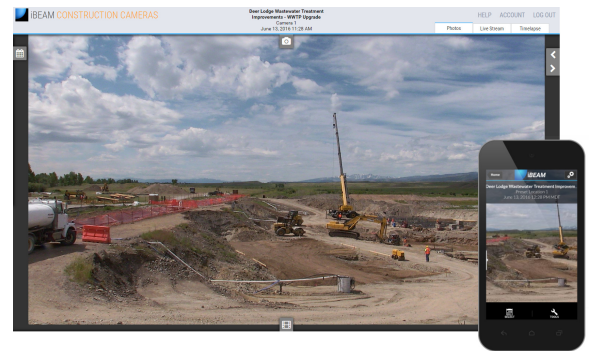

What's Included:

- 8.3 megapixel streaming camera with remote pan, tilt and 12x optical zoom
- Outdoor-rated enclosure with Super Dry defogging
- 4G cellular modem with high gain antennas and 120V AC power supply
- All-weather modem/power enclosure
- RJ-45 Ethernet port
- Pole/ wall mounting brackets
- iBEAM Lifetime Warranty

Optional Items:

- Onboard video storage drive
- 802.11N long-range wireless bridge
- Solar power kit
- Non-penetrating roof mount

Hosting Package Includes:

- Web-based Camera Console for desktop, tablet and mobile devices
- 8.3 megapixel photos captured every 10 minutes - 6:00 a.m. to 6:00 p.m.
- Secure remote photo storage with automatic back-up
- Live video viewing and control
- Online time-lapse movies
- Custom edited and post-processed 4K Ultra HD time-lapse movie at end of project

You hold copyrights to all photos and movies

Custom Hosting Services:

- Archive photos and make movies from multiple views
- Custom archiving schedule/24-hour photo archiving

Available for rent or purchase. Call for a custom price quote.