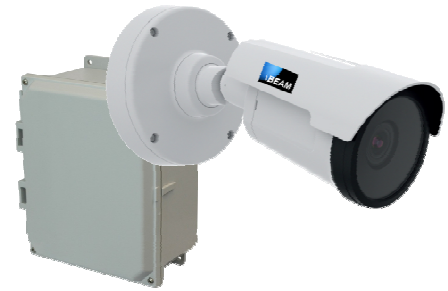

iBEAM OnSite Fixed 4K™ HD STREAMING VIDEO

The iBEAM OnSite Fixed 4K camera system combines live video and time-lapse photo archiving in one easy-to-use solution.

- ▶ Live streaming HD video from your job site
- ✓ 109° super wide-angle view
- 📅 Online photo album (8.3 megapixel photos)
- 🎞️ 4K Ultra HD time-lapse movies
- 📶 Cellular communication included

You provide power, or select an iBEAM solar or rechargeable 12V power kit. Camera can also be connected to your job site's network via Cat 5e cable or wireless bridge.

Call an iBEAM Camera Specialist at **1.800.403.0688** to get started.

What's Included:

- 8.3 megapixel streaming camera in outdoor-rated enclosure
- 109° super wide-angle lens
- 4G cellular modem with high gain antennas and 120V AC power supply
- All-weather modem/power enclosure
- RJ-45 Ethernet port
- Pole/ Wall mounting brackets
- iBEAM Lifetime Warranty