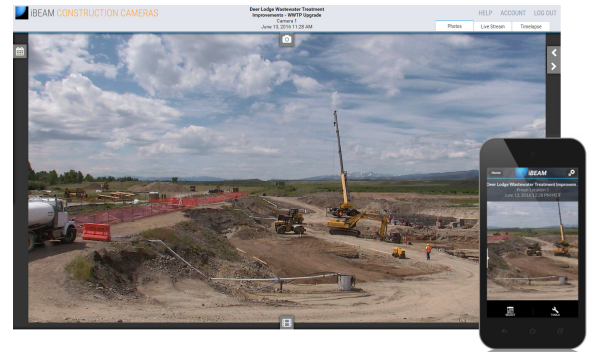

iBEAM OnSite Fixed 4K™ HD STREAMING VIDEO

The iBEAM OnSite Fixed 4K camera system combines live video and time-lapse photo archiving in one easy-to-use solution.

- ▶ Live streaming HD video from your job site
- ✓ 109° super wide-angle view
- 📅 Online photo album (8.3 megapixel photos)
- 🎞️ 4K Ultra HD time-lapse movies
- 📶 Cellular communication included

You provide power, or select an iBEAM solar or rechargeable 12V power kit. Camera can also be connected to your job site's network via Cat 5e cable or wireless bridge.

Call an iBEAM Camera Specialist at **1.800.403.0688** to get started.

What's Included:

- 8.3 megapixel streaming camera in outdoor-rated enclosure
- 109° super wide-angle lens
- 4G cellular modem with high gain antennas and 120V AC power supply
- All-weather modem/power enclosure
- RJ-45 Ethernet port
- Pole/ Wall mounting brackets
- iBEAM Lifetime Warranty